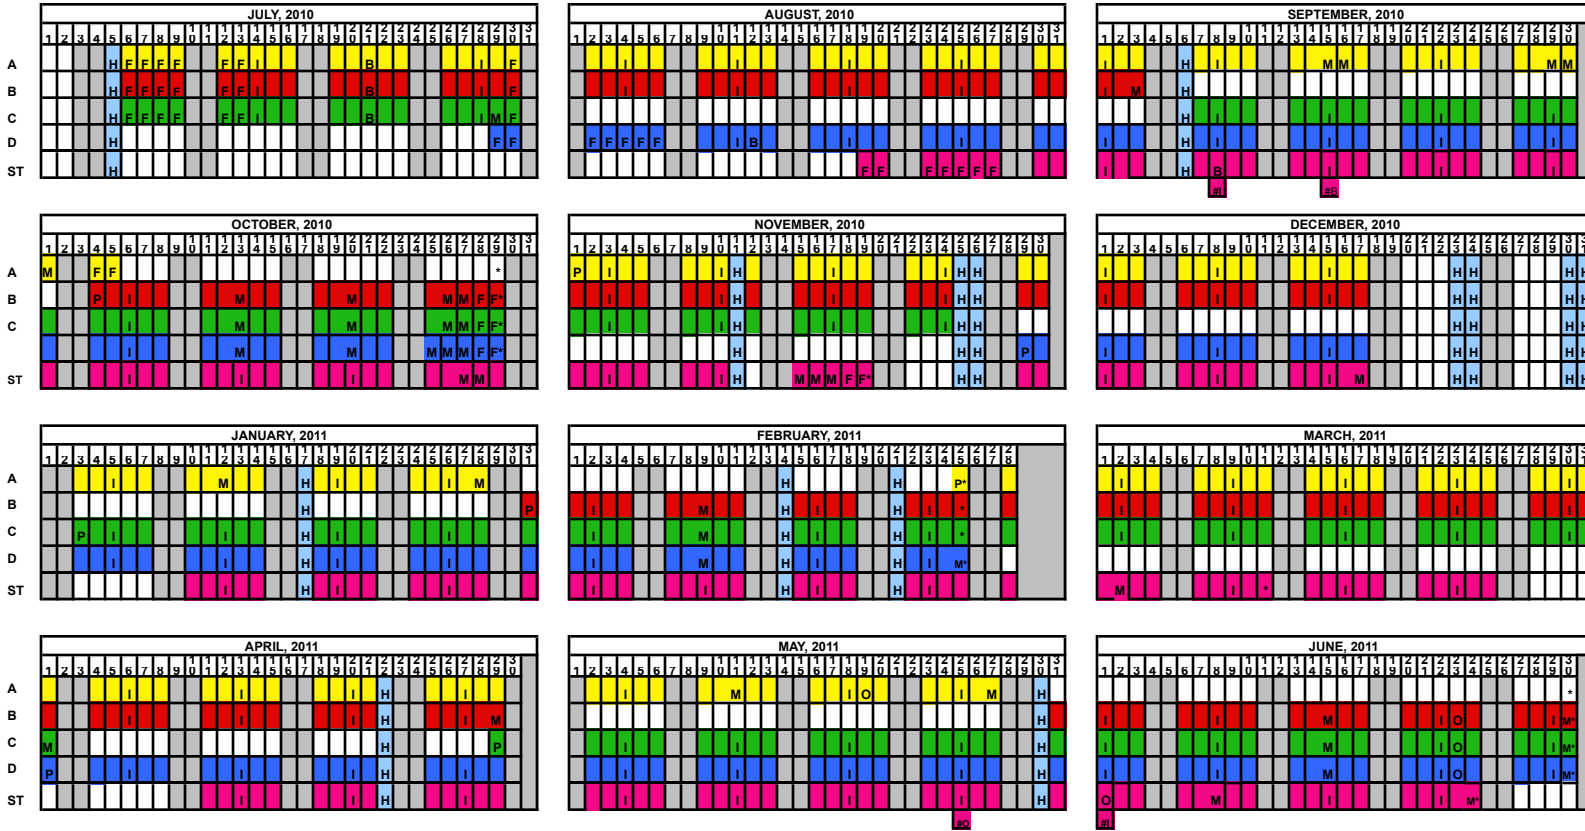

# ANAHEIM CITY SCHOOL DISTRICT

1001 S.East Street, Anaheim, California 92805 (714) 517-7500

**\*REVISED\***

**A Great Place to Learn!**

## 2010-11 School Year

\* = Trimester End Date

#, #B, #O = Dates for Orange Grove and Olive Street Schools

First Day of School for A, B, C = 7/14; D = 8/9; ST = 8/30

			White is Off Track	Furlough Days F	Holidays H	Minimum Day M	Back to School Night B (Minimum Day) Open House O (Minimum Day)	Instructional Planning I
						Preparation Day P		